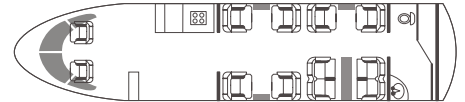

- Passengers 10
- WiFi No
- Home Base London, Luton
- Beds (persons) 4 (5)
- YOM 2016