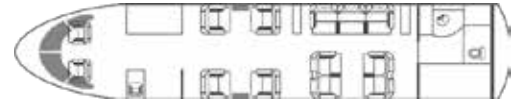

- Passengers 8
- WiFi Yes
- Home Base London, Farnborough
- Beds (persons) 4 (5)
- YOM 2018