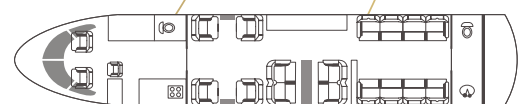

*Note: Registrations with XX are of confidential use.