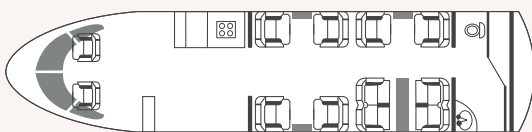

DASSAULT FALCON 2000LXS (G-SMSM)

Actual performance may be affected by final aircraft configuration (outfitting options, operating items) and by ATC routing and weather conditions.

CABIN

# Passengers	10
🛏 Beds (Persons)	4 (5)
👤 Cabin Attendant	Yes
📶 Satellite Phone	Yes
📀 CD/DVD	Yes
📶 Wifi	No
🚭 Smoking/E-cigarette	No/No
🐾 Pets	Yes
➔ Length	26 ft 2 in (7.98 m)
➔ Width	7 ft 9 in (2.35 m)
➔ Height	6 ft 2 in (1.89 m)
🧳 Baggage Capacity	130 cu.ft (3.6 m ³)
🧳	14 pcs

PERFORMANCE

✈ Cruise Speed	448 kts
.....	885 km/h
✈ Max Cruise Altitude	47,000 ft
.....	14,326 m
✈ Max Range	4,000 nm
.....	7,408 km

Day Configuration

Night Configuration

INFORMATION & RESERVATIONS (24/7)