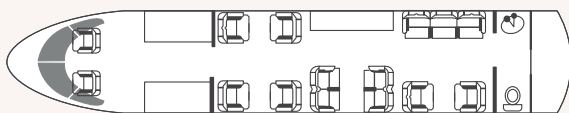

GULFSTREAM G600 (T7-YXX)

YOM: 2020

Actual performance may be affected by final aircraft configuration (outfitting options, operating items) and by ATC routing and weather conditions.

CABIN

# Passengers	6
🛏 Beds (Persons)	2 (2)
👤 Cabin Attendant	Yes
📞 Satellite Phone	Yes
📀 CD/DVD	Yes
📶 Wifi	Yes
🚭 Smoking	No
➔ Length	45.17 ft (13.77 m)
➔ Width	7.18 ft (2.31 m)
➔ Height	6.17 ft (1.88 m)
🧳 Baggage Capacity	175 cu.ft (4.96 m ³)
	2,500 lbs (1,136 kg)

PERFORMANCE

✈ Cruise Speed	560 kts
	1,037 km/h
✈ Max Speed (341 m/s 15°C)	616 kts
✈ Max Cruise Altitude	51,000 ft
	15,545 m
✈ Max Range	6,600 nm
	12,223 km
🕒 Max Hours Without Fuel Stop	12 h
<small>(Including 30 min fuel reserve and 2 pax)</small>	