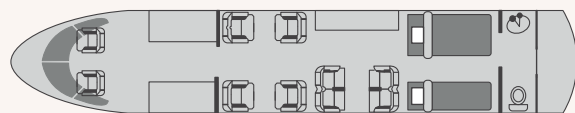

Night Configuration

INFORMATION & RESERVATIONS (24/7)

Asia T +852 3141 2027, charter.asia@tagaviation.com

Europe T +44 1252 377 977, charter.europe@tagaviation.com