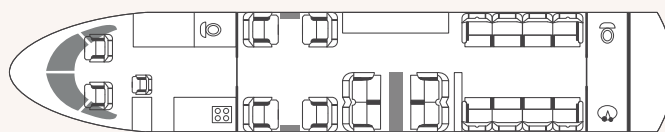

GULFSTREAM G450 (VP-CXX)

Actual performance may be affected by final aircraft configuration (outfitting options, operating items) and by ATC routing and weather conditions.

CABIN

# Passengers	16
🛏 Beds (Persons)	On request
👤 Cabin Attendant	Yes
📶 Satellite Phone	Yes
📀 CD/DVD	Yes
📶 Wifi	No
🚭 Smoking	No
➔ Length	45' 1" (13.74m)
➔ Width	7' 3" (2.24m)
➔ Height	6' 2" (1.88m)
🧳 Baggage Capacity	169cu.ft (4.8m ³)
	1,000lbs (454kg)

PERFORMANCE

✈ Cruise Speed	459kts
	850km/h
✈ Max Speed (341 m/s 15°C)	488kts
✈ Max Cruise Altitude	45,000ft
	13,716m
✈ Max Range	4,300nm
	8,061km
🕒 Max Hours Without Fuel Stop	8h
<small>(Including 30 min fuel reserve and 2 pax)</small>	