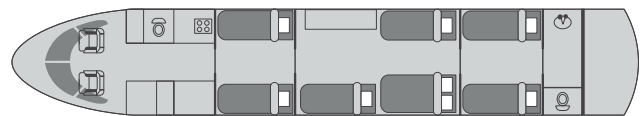

Night Configuration

INFORMATION & RESERVATIONS (24/7)

Asia T +852 3141 2027, charter.asia@tagaviation.com

UK T +44 1252 377 977, charter.europe@tagaviation.com