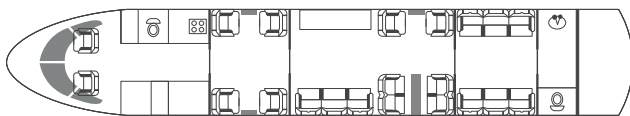

# Passengers	16
🛏 Beds (Persons)	5 (5) Upgradable to 8
👤 Cabin Attendant	Yes
📶 Satellite Phone	Yes
📀 CD/DVD	Yes
📶 Wifi	Yes
🚭 Smoking/E-cigarette	No/No
🐕 Pets	Yes
➔ Length	46' 10" (14.27 m)
➔ Width	8' 2" (2.49 m)
➔ Height	6' 3" (1.91 m)
🧳 Baggage Capacity	195 cu.ft (5.52 m ³)
🧳 Number of bags (standard suitcases) ...	25 pcs

PERFORMANCE

✈ Cruise Speed	510 kts
.....	944.52 km/h
✈ Max Cruise Altitude	49,000 ft
.....	14,935 m
✈ Max Range	6,500 nm
.....	12,046 km
🕒 Max Hours Without Fuel Stop	13.5 h
<small>(Including 30 min fuel reserve and 2 pax)</small>	