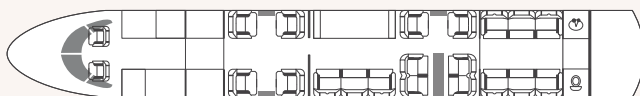

PERFORMANCE

✈ Cruise Speed	516 kts
	956 km/h
✈ Max Speed (341 m/s 15°C)	616 kts
✈ Max Cruise Altitude	51,000 ft
	15,545 m
✈ Max Range	7,500 nm
	13,890 km
🕒 Max Hours Without Fuel Stop	14 h
(Including 30 min fuel reserve and 2 pax)	

Day Configuration